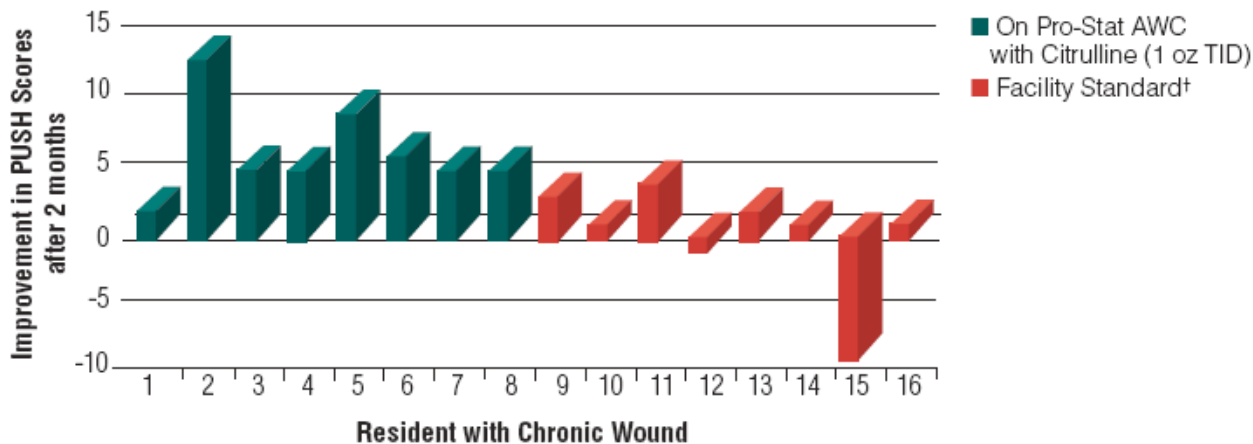

## 41% Improvement in PUSH Scores on Pro-Stat® AWC with Citrulline

## 64.9% improvement in PUSH Scores on Pro-Stat® AWC with Citrulline compared to 2.8% in standard.

†Oral nutrition supplement TID, Zn, Vitamin C

\*Call company for additional information.