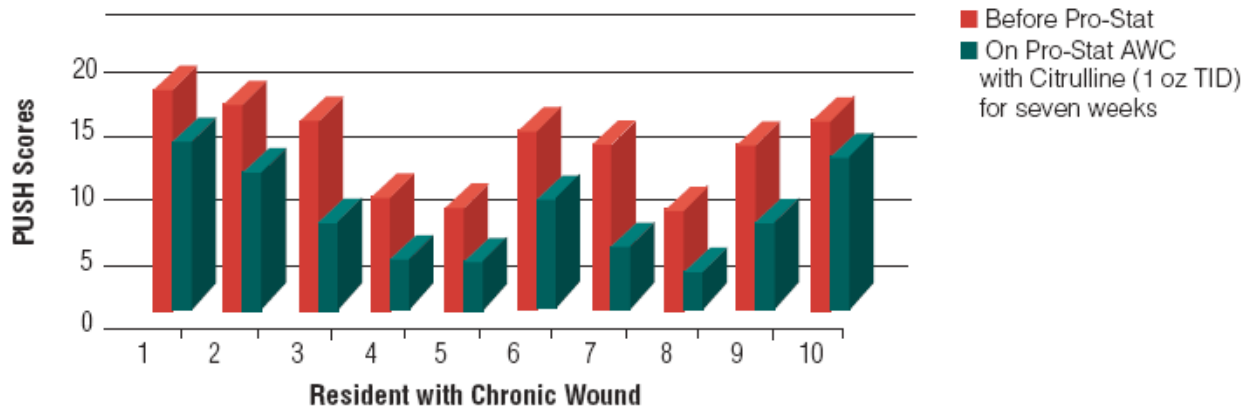

## 41% Improvement in PUSH Scores on Pro-Stat® AWC with Citrulline

## 64.9% improvement in PUSH Scores on Pro-Stat® AWC with Citrulline compared to 2.8% in standard.

†Oral nutrition supplement TID, Zn, Vitamin C

\*Call company for additional information.